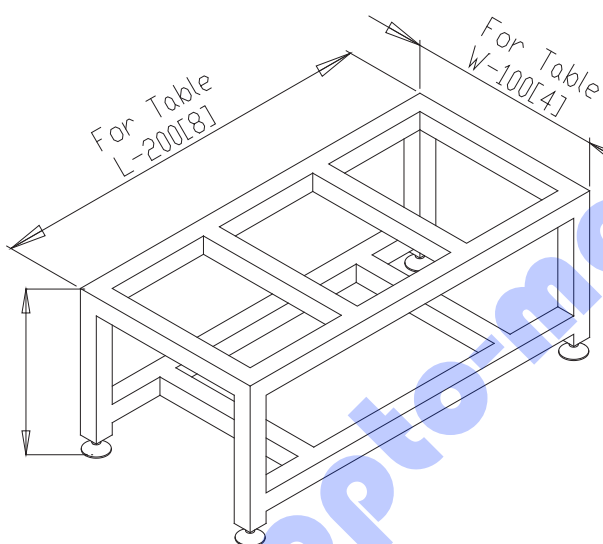

Fixed Supporting Frames - LTE-series

Overview

- 26 different models and dimensions for selection
- Any question that regarding the optical table weight, please contact us
- Finish: Ivory or Black paint
- Equipped with casters for easy transport
- QC reports, manual, and warranty included
- Customized specification is acceptable
- Metric / Imperial versions available
- To order Imperial model please add *I-* to item number

Specification

Customized Design

ACCEPTED

Customized Designs Welcomed by request

Item Numbers

• **W** = Width / **L** = Length / **H** = Support Height

• To order Imperial model please add *I-* to item number

Item Number	W (cm / feet)	L (cm / feet)	H (cm / inch)
LTE-6075-65	60 / 2'	75 / 2.5'	65 / 25.6"
LTE-6075-75	60 / 2'	75 / 2.5'	75 / 29.5"
LTE-6090-65	60 / 2'	90 / 3'	65 / 25.6"
LTE-6090-75	60 / 2'	90 / 3'	75 / 29.5"
LTE-60120-65	60 / 2'	120 / 4'	65 / 25.6"
LTE-60120-75	60 / 2'	120 / 4'	75 / 29.5"
LTE-75100-65	75 / 2.5'	100 / 3.3'	65 / 25.6"
LTE-75100-75	75 / 2.5'	100 / 3.3'	75 / 29.5"
LTE-75120-65	75 / 2.5'	120 / 4'	65 / 25.6"
LTE-75120-75	75 / 2.5'	120 / 4'	75 / 29.5"