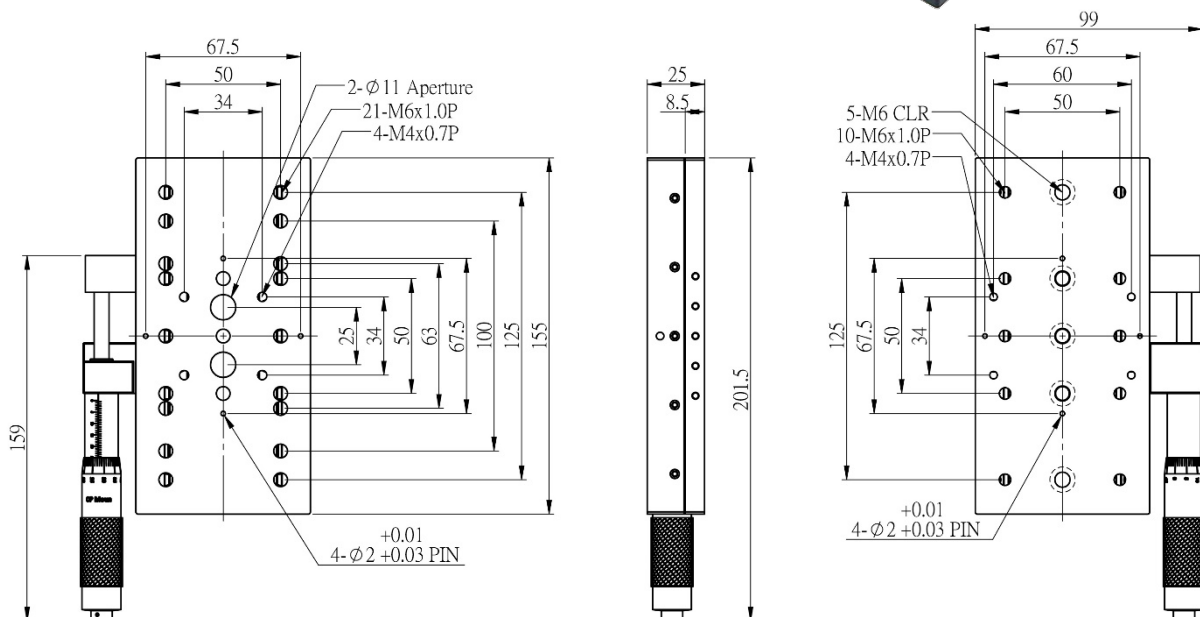

TS155-2 SERIES

Standard Linear Stage, 2" Travel Series. Designed with a 76x155mm platform, which offers high load capacity. Each stage is equipped with a 2" micrometer; however, it can be upgraded to a 4" micrometer according to customer's needs.

ITEM	PLATFORM SIZE	ACTUATORS	AXIS	TRAVEL	STRAIGHTNESS	PARALLELISM	RESOLUTION	LOAD
TS155X-2	155x76mm	Micrometer	X	25mm	35um	35um	10um	20kg
TS155X-2A	155x76mm	100 TPI	X	25mm	35um	35um	NA	20kg

TS155X-2

TS155X-2A