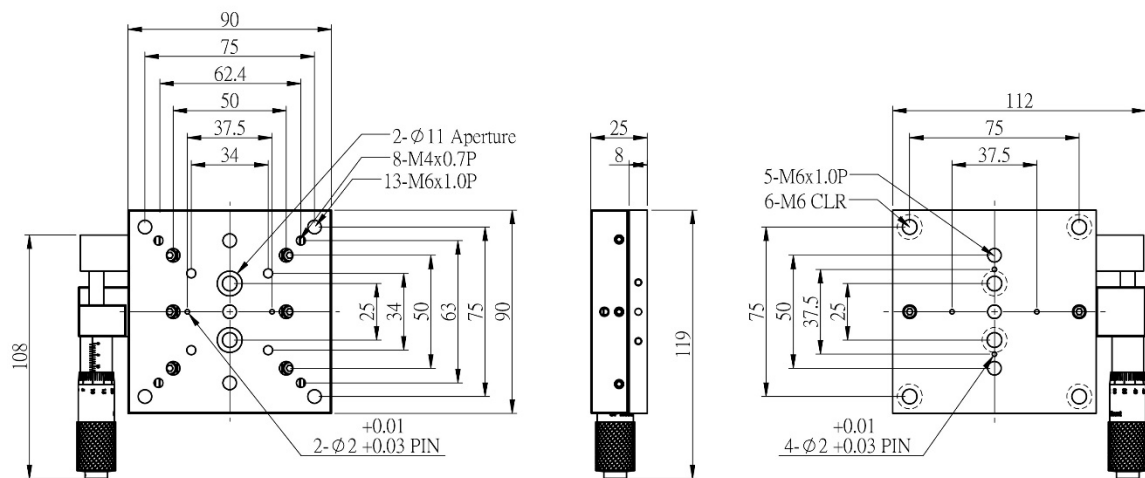

TS90-1 SERIES

Standard Linear Stage, 1" Travel Series. Designed with a 90x90mm platform and side locks, the one-piece design provides a thinner body and great orthogonality.

ITEM	PLATFORM SIZE	ACTUATORS	AXIS	TRAVEL	STRAIGHTNESS	PARALLELISM	RESOLUTION	LOAD
TS90X-1	90x90mm	Micrometer	X	12.5mm	25um	25um	10um	8kg
TS90X-1A	90x90mm	100 TPI	X	12.5mm	25um	25um	NA	8kg
TS90XY-1	90x90mm	Micrometer	XY	12.5mm	25um	25um	10um	8kg
TS90XY-1A	90x90mm	100 TPI	XY	12.5mm	25um	25um	NA	8kg

TS90X-1

TS90X-1A

TS90XY-1

TS90XY-1A