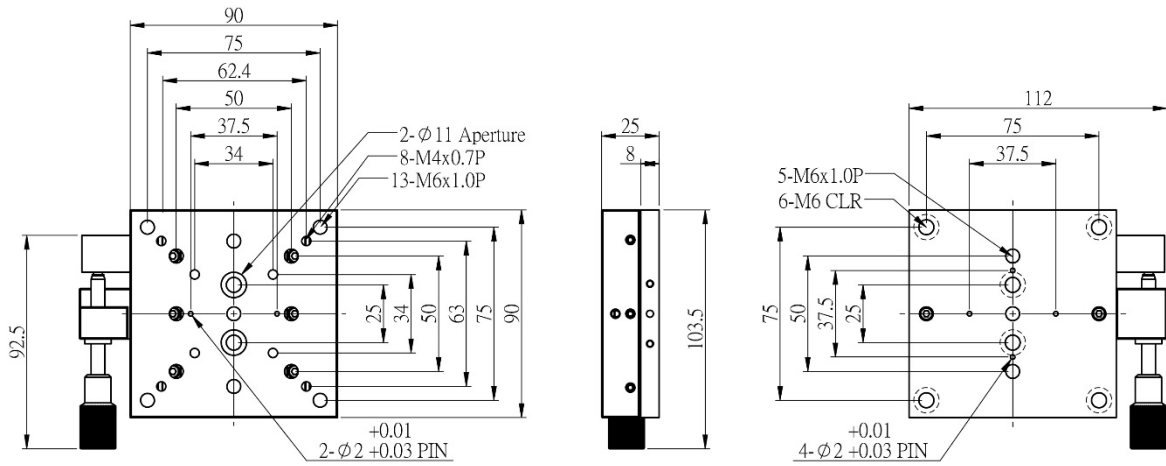

TS90-1 SERIES

Standard Linear Stage, 1" Travel Series. Designed with a 90x90mm platform and side locks, the one-piece design provides a thinner body and great orthogonality.

ITEM	PLATFORM SIZE	ACTUATORS	AXIS	TRAVEL	STRAIGHTNESS	PARALLELISM	RESOLUTION	LOAD
TS90X-1	90x90mm	Micrometer	X	12.5mm	25um	25um	10um	8kg
TS90X-1A	90x90mm	100 TPI	X	12.5mm	25um	25um	NA	8kg
TS90XY-1	90x90mm	Micrometer	XY	12.5mm	25um	25um	10um	8kg
TS90XY-1A	90x90mm	100 TPI	XY	12.5mm	25um	25um	NA	8kg

TS90X-1

TS90X-1A

TS90XY-1

TS90XY-1A