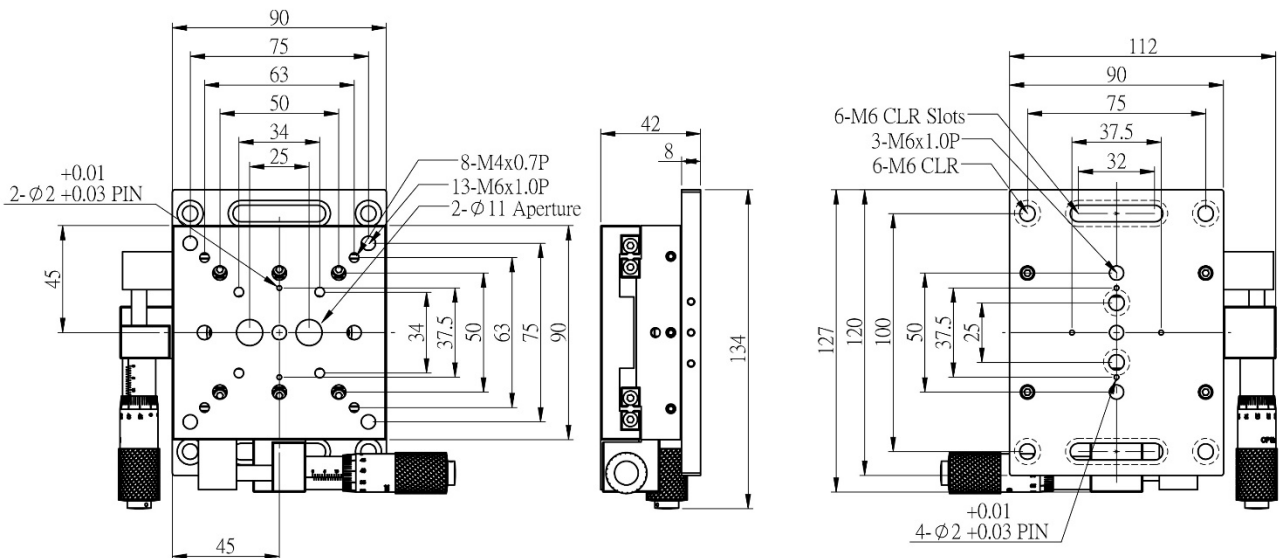

TS90-1 SERIES

Standard Linear Stage, 1" Travel Series. Designed with a 90x90mm platform and side locks, the one-piece design provides a thinner body and great orthogonality.

ITEM	PLATFORM SIZE	ACTUATORS	AXIS	TRAVEL	STRAIGHTNESS	PARALLELISM	RESOLUTION	LOAD
TS90X-1	90x90mm	Micrometer	X	12.5mm	25um	25um	10um	8kg
TS90X-1A	90x90mm	100 TPI	X	12.5mm	25um	25um	NA	8kg
TS90XY-1	90x90mm	Micrometer	XY	12.5mm	25um	25um	10um	8kg
TS90XY-1A	90x90mm	100 TPI	XY	12.5mm	25um	25um	NA	8kg

TS90X-1

TS90X-1A

TS90XY-1

TS90XY-1A